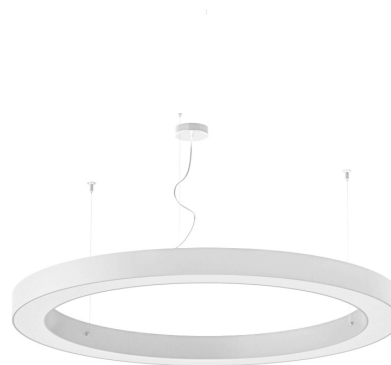

PANZERI

Silver Ring

220-240V AC dimmable (DALI/Push DIM)

L08201.120.0402

● white

Data sheet

CODE	L08201.120.0402
SYSTEM POWER CONSUMPTION	75W
EFFICACY	69.77lm/W
LIGHT SOURCE	LED
LIGHT SOURCE LIFETIME	L80 (B20) 80.000h
COLOUR TEMPERATURE	3000K Ra>90
LIGHT DISTRIBUTION	diffused
POWER SUPPLY	220-240V AC
FREQUENCY	50/60Hz
ELECTRICAL CONFIGURATION	dimmable (DALI/Push DIM)
DRIVER	integrated included
NOMINAL LUMINOUS FLUX	10477lm
LUMEN OUTPUT	5233lm
EFFICIENCY	49.9%
WEIGHT	13,16 Kg
PROTECTION DEGREE	IP40
COLOUR TOLLERANCES	SDCM 3
GLOW WIRE TEST PERFORMANCE	850°
PACKING DIMENSIONS (CM)	136,0 x 18,0 x 136,0

Suspension lighting fixture for interiors, with direct light emission. Pickled sheet metal structure in polyacrylic paint. Aluminium dissipation plates. Pickled sheet metal covers in white, black or bronze polyacrylic paint, or with gold leaf coating. Diffuser in modelled polycarbonate with opaline finish. Suspension kit with griplocks and 5m (196,9") long steel cables. 5m (196,9") long power cable in transparent PVC. Power canopy with galvanized sheet metal ceiling bracket and pickled sheet metal covering in white, black or bronze polyacrylic paint, or with gold leaf coating.