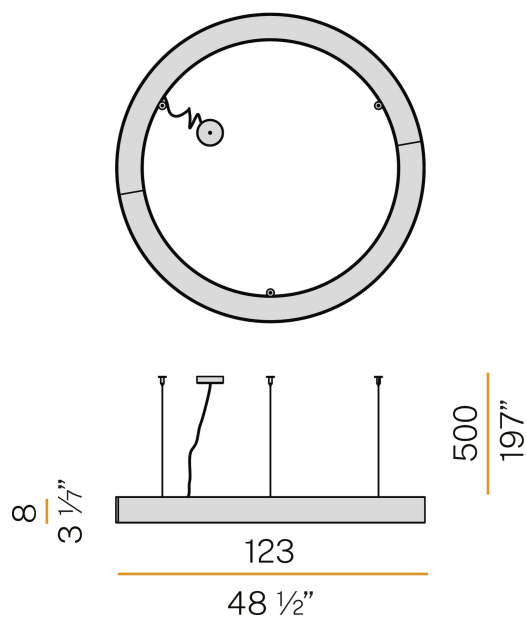

PANZERI

Silver Ring

220-240V AC dimmable (DALI/Push DIM)

L08201.120.0402

● white

Data sheet

CODE	L08201.120.0402
SYSTEM POWER CONSUMPTION	75W
EFFICACY	69.77lm/W
LIGHT SOURCE	LED
LIGHT SOURCE LIFETIME	L80 (B20) 80.000h
COLOUR TEMPERATURE	3000K Ra>90
LIGHT DISTRIBUTION	diffused
POWER SUPPLY	220-240V AC
FREQUENCY	50/60Hz
ELECTRICAL CONFIGURATION	dimmable (DALI/Push DIM)
DRIVER	integrated included
NOMINAL LUMINOUS FLUX	10477lm
LUMEN OUTPUT	5233lm
EFFICIENCY	49.9%
WEIGHT	13,16 Kg
PROTECTION DEGREE	IP40
COLOUR TOLLERANCES	SDCM 3
GLOW WIRE TEST PERFORMANCE	850°
PACKING DIMENSIONS (CM)	136,0 x 18,0 x 136,0

Suspension lighting fixture for interiors, with direct light emission. Pickled sheet metal structure in polyacrylic paint. Aluminium dissipation plates. Pickled sheet metal covers in white, black or bronze polyacrylic paint, or with gold leaf coating. Diffuser in modelled polycarbonate with opaline finish. Suspension kit with griplocks and 5m (196,9") long steel cables. 5m (196,9") long power cable in transparent PVC. Power canopy with galvanized sheet metal ceiling bracket and pickled sheet metal covering in white, black or bronze polyacrylic paint, or with gold leaf coating.

Technical drawing

Polar diagram